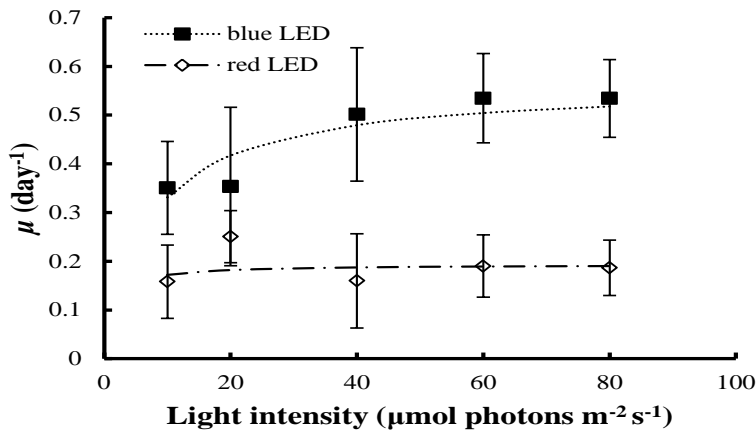

ERRATUM

Erratum to: Contrasting effects of blue and red LED irradiations on the growth of *Sargassum horneri* during the germling and immature stages

Osamu Miki¹ ▪ Chikako Okumura¹ ▪ Mawardi Marzuki¹ ▪ Yusuke Tujimura¹ ▪ Takahito Fujii¹ ▪ Chika Kosugi² ▪ Toshiaki Kato²

Erratum to: J Appl Phycol(2016)
DOI 10.1007/s10811-016-1026-x

The original version of this article unfortunately contained a mistake. Figure 7 was incorrect. The correct Figure 7 is given below:

✉ Osamu Miki
mikiosamu@se.kanazawa-u.ac.jp

¹Institute of Science and Engineering, Kanazawa University,
Kakuma-machi, Kanazawa, Ishikawa Prefecture 920-1192, Japan

²R & D Laboratories, Nippon Steel and Sumitomo Metal Corporation,
20-1, Shintomi, Futtsu, Chiba Prefecture 293-8511, Japan