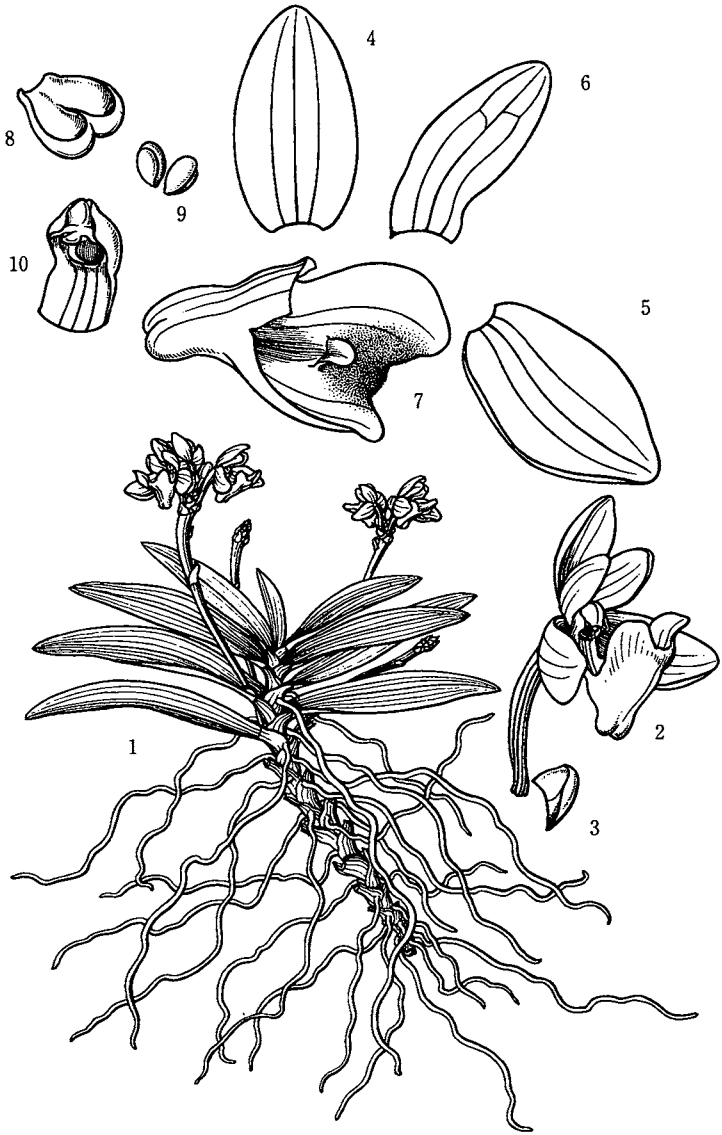

正宗敬 東亞植物図譜 (六十四)

G. MASAMUNE : Icones Plantarum Asiaticarum (64)

232 ふいりうずら *Goodyera alboreticulata* HAY.

台湾の山地常緑広葉樹の林床に自生。 Found in many places of Taiwan, in the lowland and mountains up about 2000 m.

233 くすくすふうらん *ThrixspERMUM kusukusense* SCHL.

台湾南部の常緑広葉樹林内に自生。 In Taiwan this orchid is found in the evergreen broad leaved tree forest of Kosyun Peninsula.

234 ありさんずむしらん *Liparis keitaoensis* HAY.

台湾の山地、海拔1000~2000 m の林床に自生。 Known from central mountain range of Taiwan, at about 1000-2000 m.