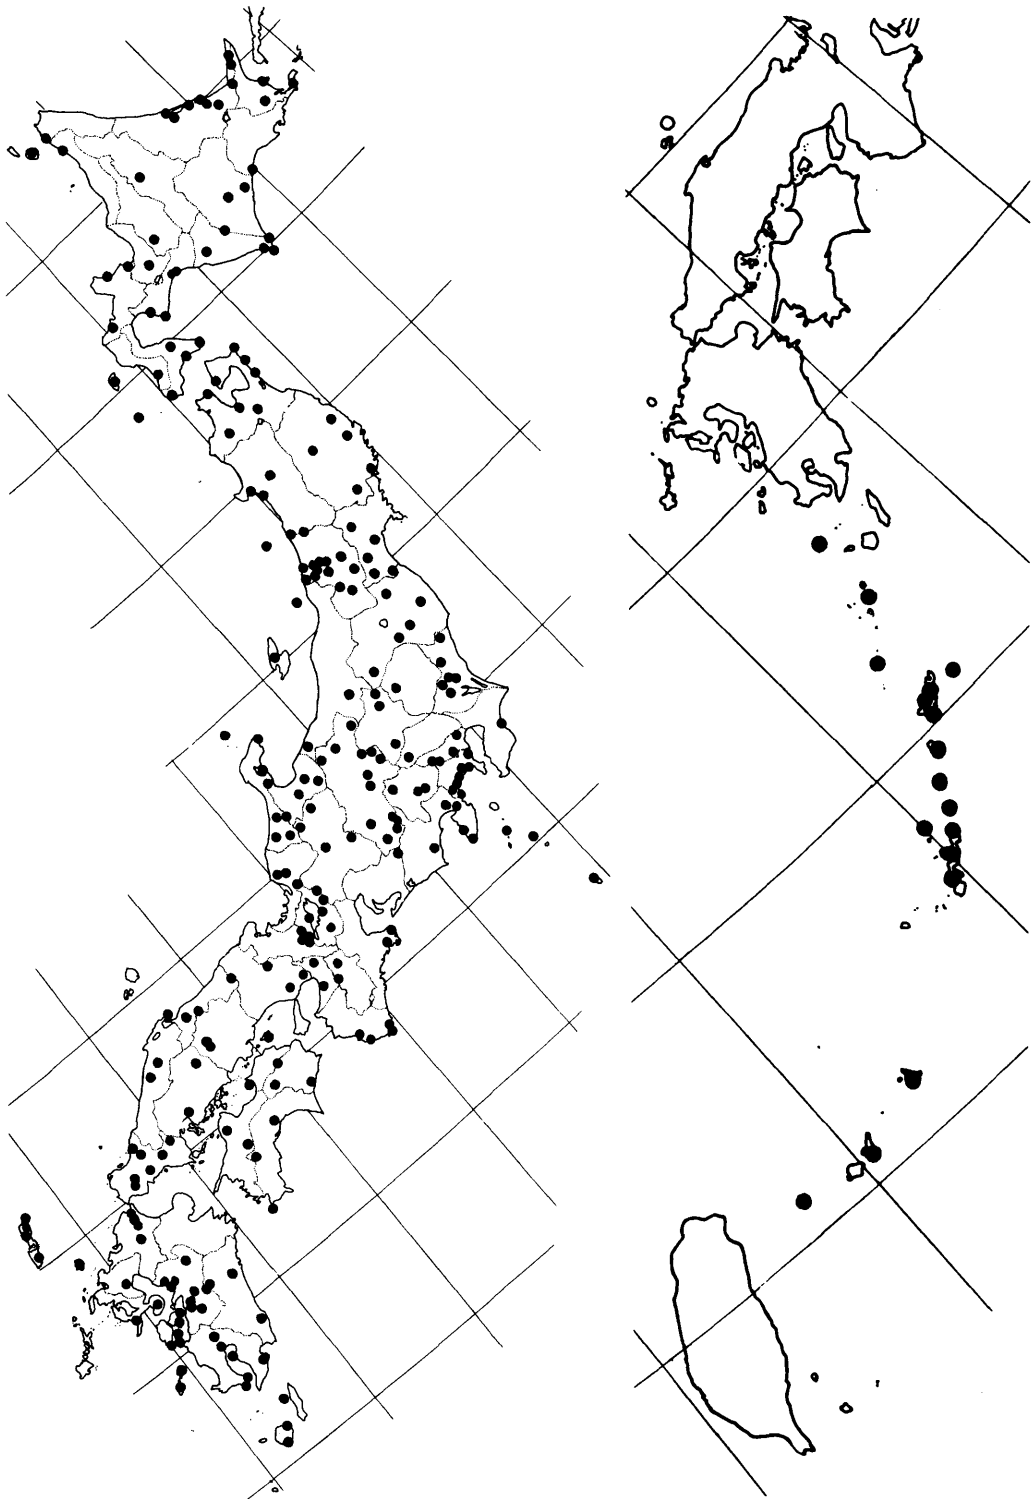

### — 1. Distribution Maps —

Naohiro NARUHASHI\* and Nobuo SATOMI\*\*

鳴橋直弘・里見信生：日本産キイチゴ属植物の分布 1. 分布図

The distribution of the species of *Rubus* is systematically important to understand the life of species in nature. One of the authors, N. NARUHASHI, is interested in the systematic problems of *Rubus*, and the other, N. SATOMI, has treated the diet of the birds including the seeds of *Rubus* species. The two authors arrived independently at the conclusion that it is worthful to present here the distribution maps for the species of *Rubus*. All the Japanese species of *Rubus* are treated here except for the hybrids and one species endemic to the Bonins.

The following maps were drawn chiefly based upon the materials kept in the following herbaria :

The Herbarium, Faculty of Agriculture, Hokkaido University,

The Herbarium, Tohoku University,

The Herbarium, Botanical Garden, Tohoku University,

Map 19. *Rubus minusculus* LÉV. et VANT.  
ヒメバライチゴ

Map 20. *Rubus nesiotus* FOCKE  
クワノハイチゴ

Map 21. *Rubus okinawensis* Koidz.  
リュウキュウバライチゴ

Map 22. *Rubus oldhamii* Miq.  
サナギイチゴ

Map 23. *Rubus parvifolius* LINN.  
ナワシロイチゴ