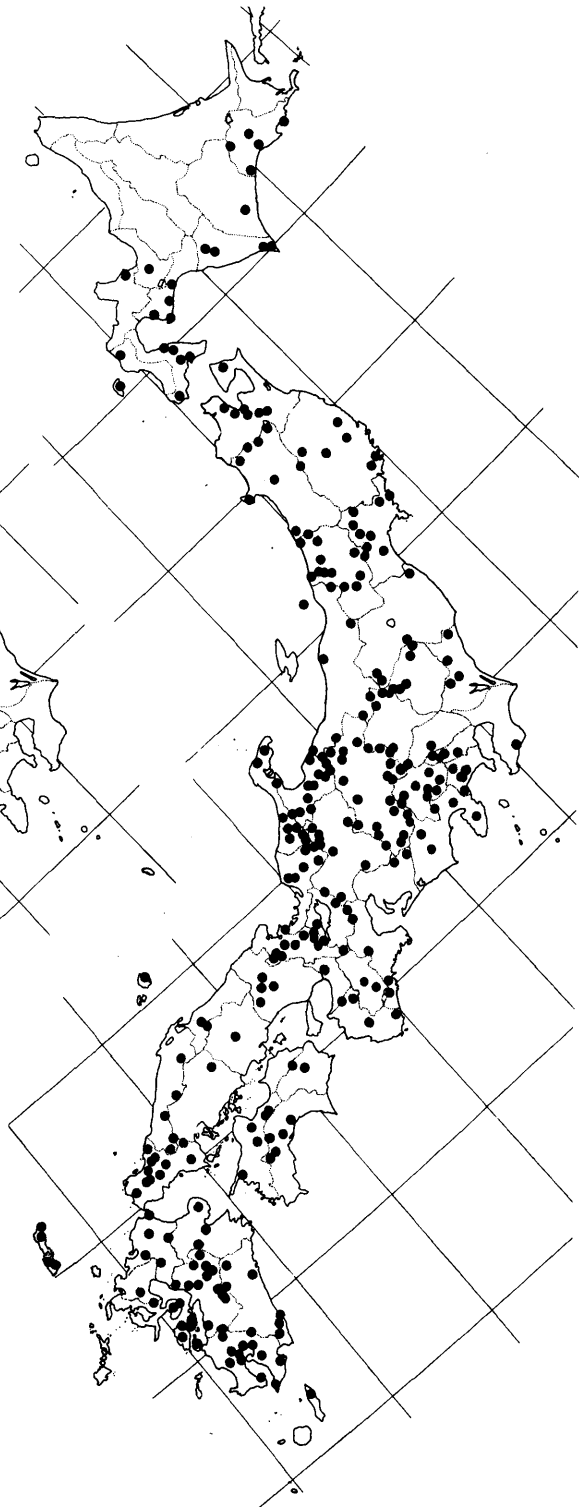

# The Distribution of Rubus in Japan : 1. Distribution Maps

メタデータ	言語: eng 出版者: 公開日: 2017-10-05 キーワード (Ja): キーワード (En): 作成者: 鳴橋, 直弘, 里見, 信生 メールアドレス: 所属:
URL	<a href="http://hdl.handle.net/2297/47788">http://hdl.handle.net/2297/47788</a>

### — 1. Distribution Maps —

Naohiro NARUHASHI\* and Nobuo SATOMI\*\*

鳴橋直弘・里見信生：日本産キイチゴ属植物の分布 1. 分布図

The distribution of the species of *Rubus* is systematically important to understand the life of species in nature. One of the authors, N. NARUHASHI, is interested in the systematic problems of *Rubus*, and the other, N. SATOMI, has treated the diet of the birds including the seeds of *Rubus* species. The two authors arrived independently at the conclusion that it is worthful to present here the distribution maps for the species of *Rubus*. All the Japanese species of *Rubus* are treated here except for the hybrids and one species endemic to the Bonins.

The following maps were drawn chiefly based upon the materials kept in the following herbaria :

The Herbarium, Faculty of Agriculture, Hokkaido University,

The Herbarium, Tohoku University,

The Herbarium, Botanical Garden, Tohoku University,

Map 4. *Rubus chingii* HU  
ゴショイチゴ

Map 5. *Rubus corchorifolius* LINN. fil.  
ピロードイチゴ

Map 6. *Rubus crataegifolius* BUNGE  
クマイチゴ

Map 7. *Rubus croceacanthus* LéV.  
オオバライチゴ

Map 8. *Rubus grayanus* MAXIM.  
リュウキュウイチゴ