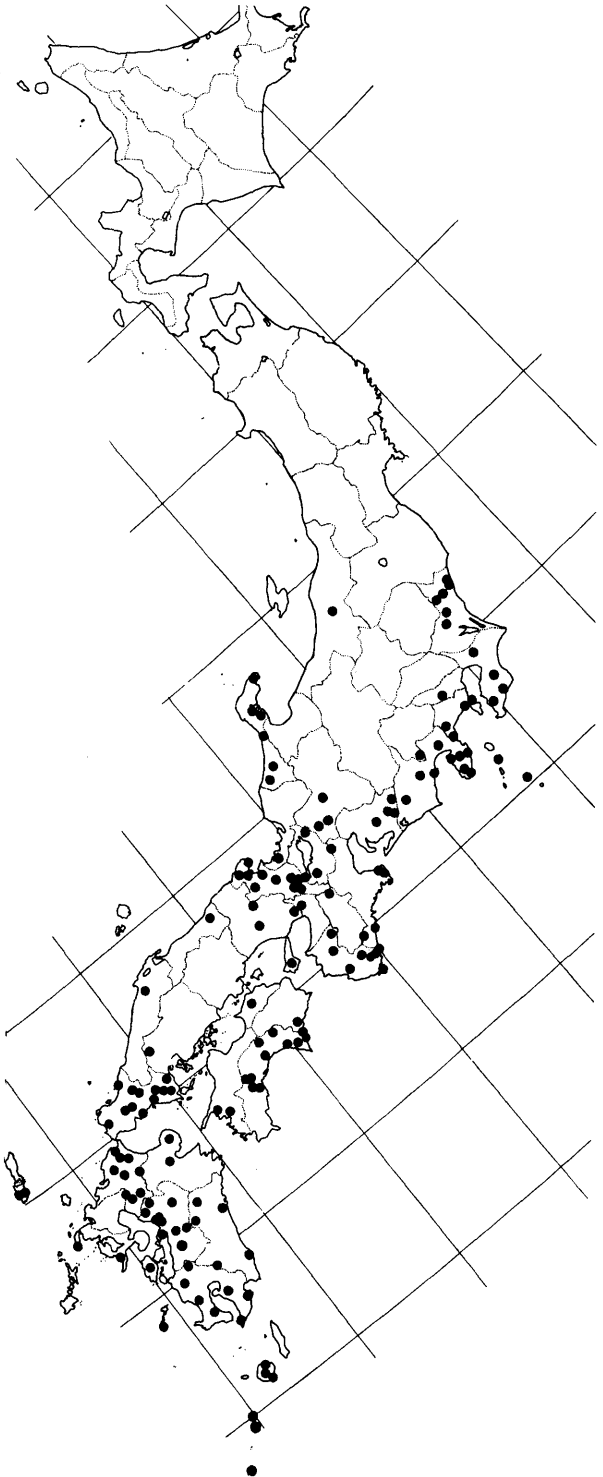

Map 1. *Rubus amamianus* HATUSIMA et OHWI
アマミフユイチゴ

Map 2. *Rubus buergeri* MIQ.
フユイチゴ