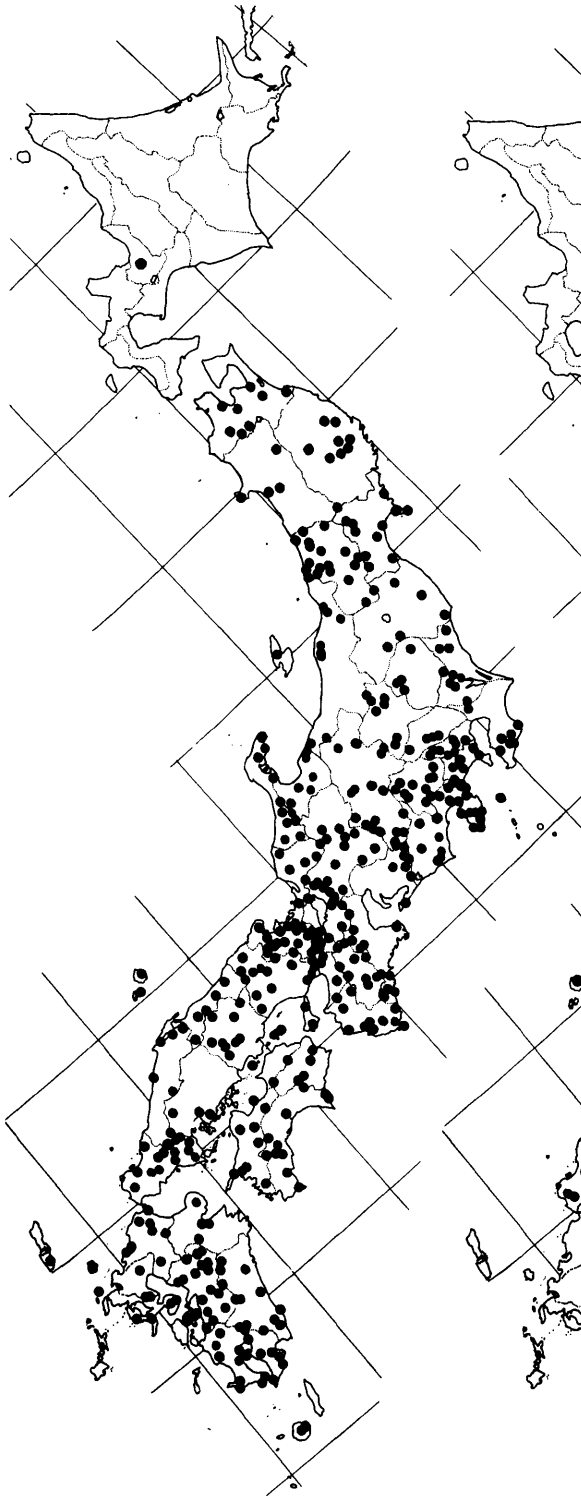

# The Distribution of Rubus in Japan : 1. Distribution Maps

メタデータ	言語: eng 出版者: 公開日: 2017-10-05 キーワード (Ja): キーワード (En): 作成者: 鳴橋, 直弘, 里見, 信生 メールアドレス: 所属:
URL	<a href="http://hdl.handle.net/2297/47788">http://hdl.handle.net/2297/47788</a>

### — 1. Distribution Maps —

Naohiro NARUHASHI\* and Nobuo SATOMI\*\*

鳴橋直弘・里見信生：日本産キイチゴ属植物の分布 1. 分布図

The distribution of the species of *Rubus* is systematically important to understand the life of species in nature. One of the authors, N. NARUHASHI, is interested in the systematic problems of *Rubus*, and the other, N. SATOMI, has treated the diet of the birds including the seeds of *Rubus* species. The two authors arrived independently at the conclusion that it is worthful to present here the distribution maps for the species of *Rubus*. All the Japanese species of *Rubus* are treated here except for the hybrids and one species endemic to the Bonins.

The following maps were drawn chiefly based upon the materials kept in the following herbaria :

The Herbarium, Faculty of Agriculture, Hokkaido University,

The Herbarium, Tohoku University,

The Herbarium, Botanical Garden, Tohoku University,

Map 19. *Rubus minusculus* LÉV. et VANT.  
ヒメバライチゴ

Map 20. *Rubus nesiotus* FOCKE  
クワノハイチゴ

Map 21. *Rubus okinawensis* Koidz.  
リュウキュウバライチゴ

Map 22. *Rubus oldhamii* Miq.  
サナギイチゴ

Map 23. *Rubus parvifolius* LINN.  
ナワシロイチゴ