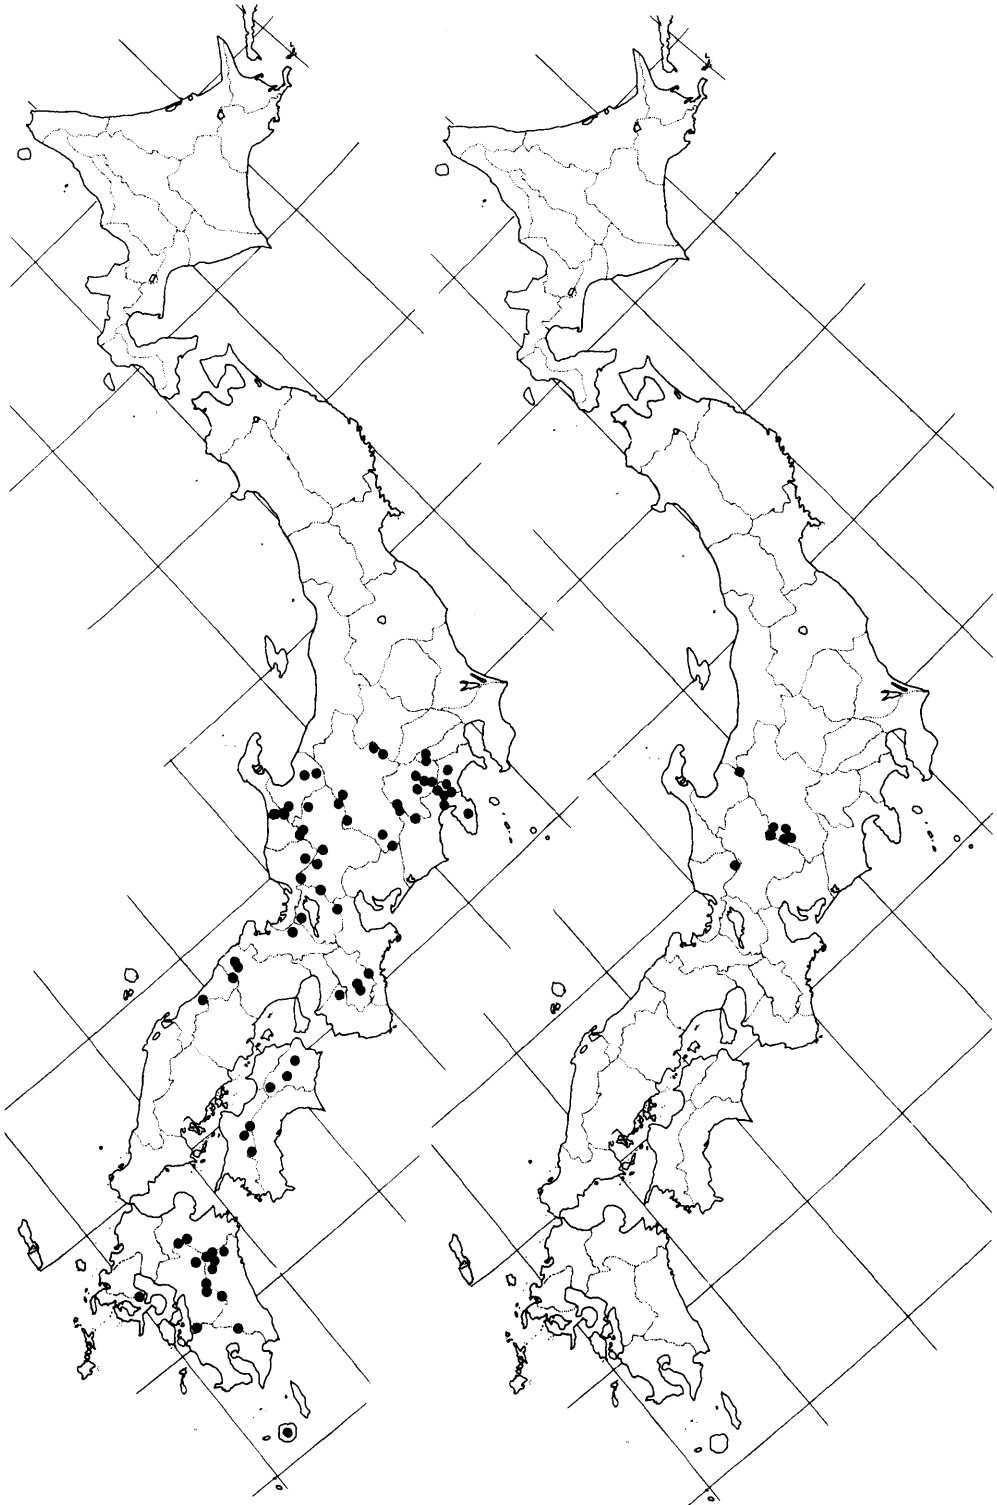

# The Distribution of Rubus in Japan : 1. Distribution Maps

メタデータ	言語: eng 出版者: 公開日: 2017-10-05 キーワード (Ja): キーワード (En): 作成者: 鳴橋, 直弘, 里見, 信生 メールアドレス: 所属:
URL	<a href="http://hdl.handle.net/2297/47788">http://hdl.handle.net/2297/47788</a>

### — 1. Distribution Maps —

Naohiro NARUHASHI\* and Nobuo SATOMI\*\*

鳴橋直弘・里見信生：日本産キイチゴ属植物の分布 1. 分布図

The distribution of the species of *Rubus* is systematically important to understand the life of species in nature. One of the authors, N. NARUHASHI, is interested in the systematic problems of *Rubus*, and the other, N. SATOMI, has treated the diet of the birds including the seeds of *Rubus* species. The two authors arrived independently at the conclusion that it is worthful to present here the distribution maps for the species of *Rubus*. All the Japanese species of *Rubus* are treated here except for the hybrids and one species endemic to the Bonins.

Map 9. *Rubus hakonensis* FR. et SAV.  
ミヤマフユイチゴ

Map 10. *Rubus hirsutus* THUNB.  
クサイチゴ

Map 11. *Rubus idaeus* LINN.  
エゾキイチゴ

Map 12. *Rubus ikenoensis* Lévl. et VANT.  
ゴヨウイチゴ

Map 13. *Rubus illecebrosus* FOCKE  
バライチゴ