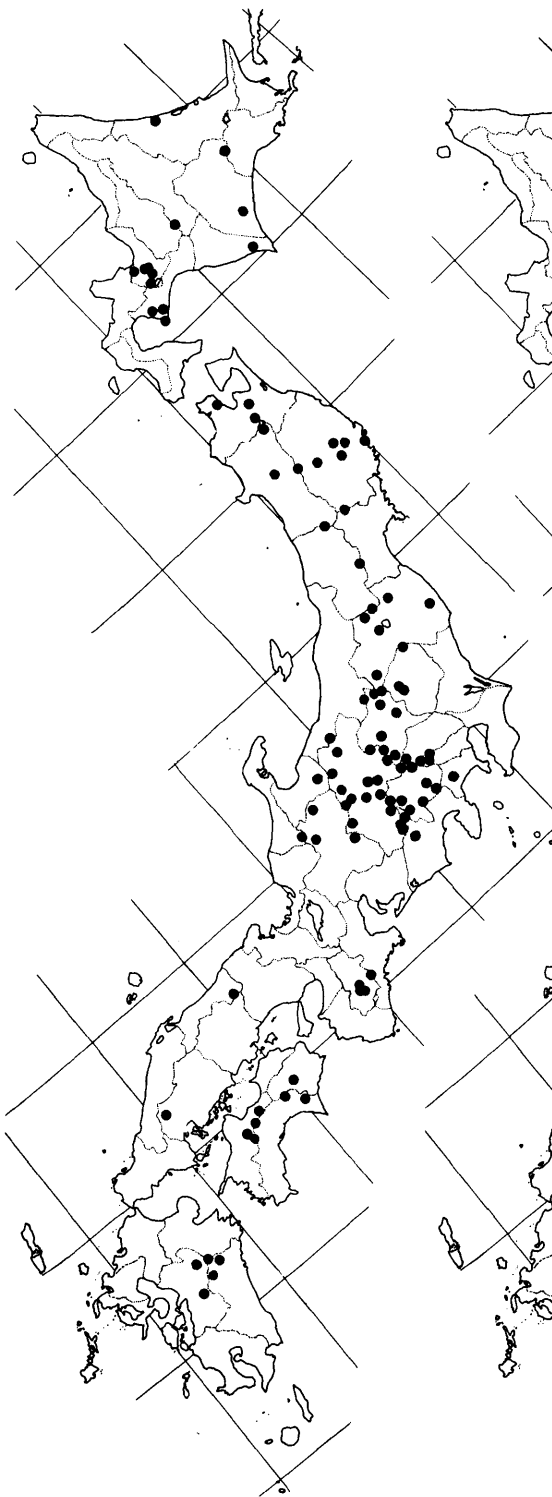

Map 18. *Rubus microphyllus* LINN. fil.
ニガイチゴ

Map 17. *Rubus mesogaeus* FOCKE
クロイチゴ