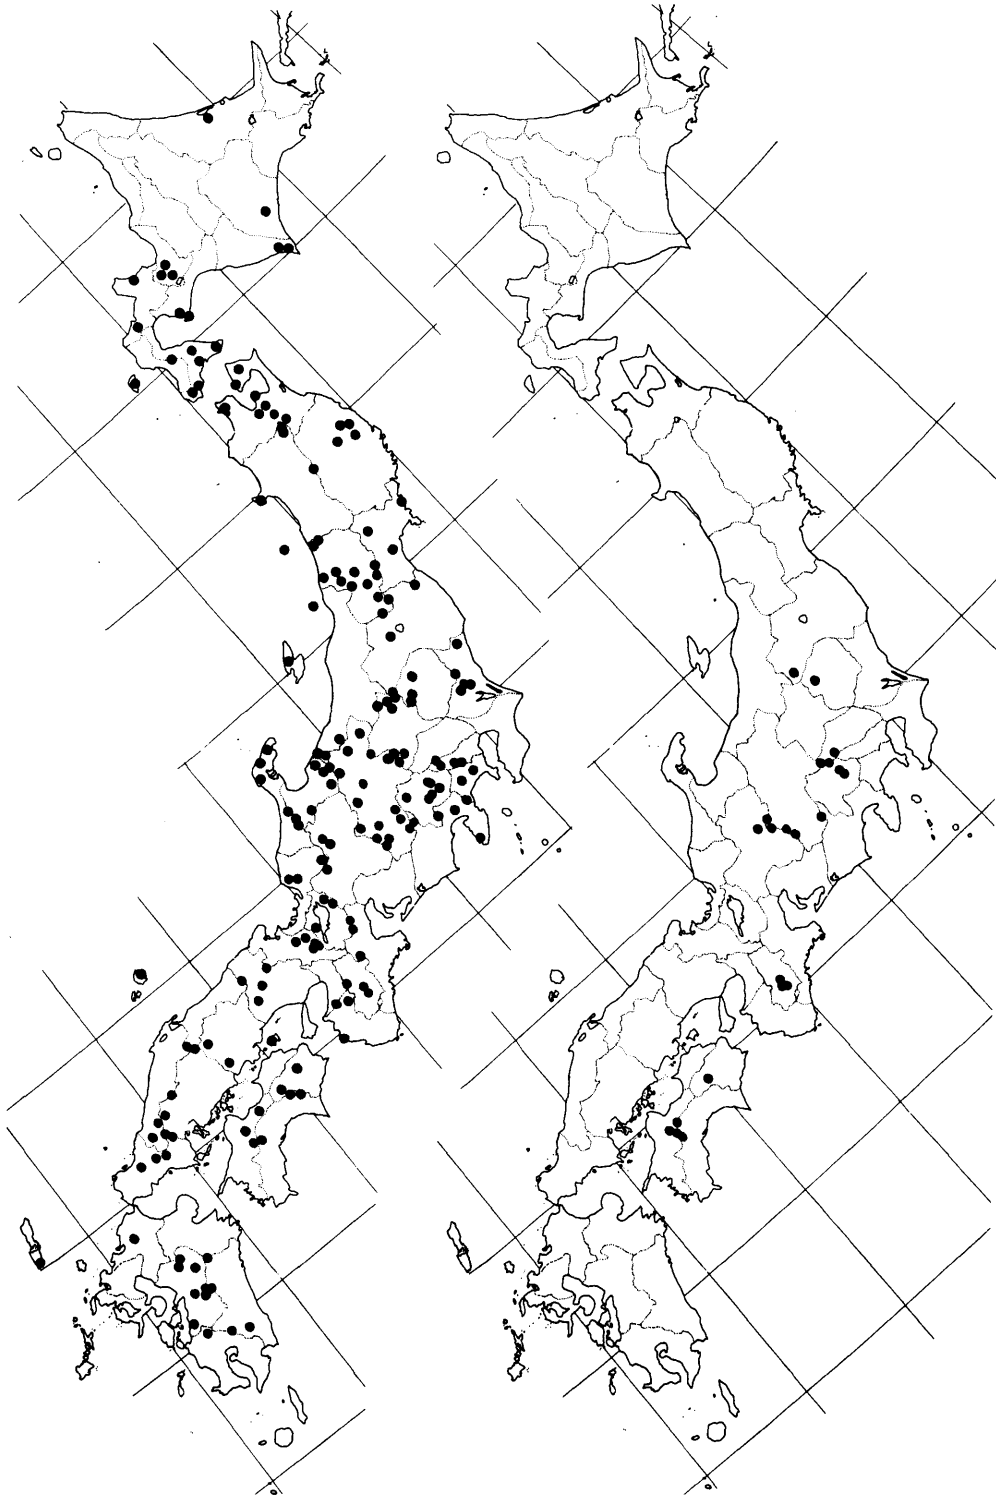

### — 1. Distribution Maps —

Naohiro NARUHASHI\* and Nobuo SATOMI\*\*

鳴橋直弘・里見信生：日本産キイチゴ属植物の分布 1. 分布図

The distribution of the species of *Rubus* is systematically important to understand the life of species in nature. One of the authors, N. NARUHASHI, is interested in the systematic problems of *Rubus*, and the other, N. SATOMI, has treated the diet of the birds including the seeds of *Rubus* species. The two authors arrived independently at the conclusion that it is worthful to present here the distribution maps for the species of *Rubus*. All the Japanese species of *Rubus* are treated here except for the hybrids and one species endemic to the Bonins.

The following maps were drawn chiefly based upon the materials kept in the following herbaria :

The Herbarium, Faculty of Agriculture, Hokkaido University,

The Herbarium, Tohoku University,

The Herbarium, Botanical Garden, Tohoku University,

Map 24. *Rubus palmatus* THUNB.  
モミジイチゴ

Map 25. *Rubus pectinellus* MAXIM.  
コバノフユイチゴ (マルバノフユイチゴ)

Map 26. *Rubus pedatus* SMITH  
コガネイチゴ

Map 27. *Rubus peltatus* MAXIM.  
ハスノハイチゴ

Map 28. *Rubus phoenicolasius* MAXIM.  
エビガライチゴ

Map 29. *Rubus pseudoacer* MAKINO  
ミヤマモミジイチゴ

Map 30. *Rubus pseudojaponicus* Koidz.  
ヒメゴヨウイチゴ

Map 31. *Rubus pseudosieboldii* (Makino) Makino  
オオフユイチゴ

Map 32. *Rubus ribifolius* S. et Z.  
ハマキイチゴ (マルバナモミジイチゴ)